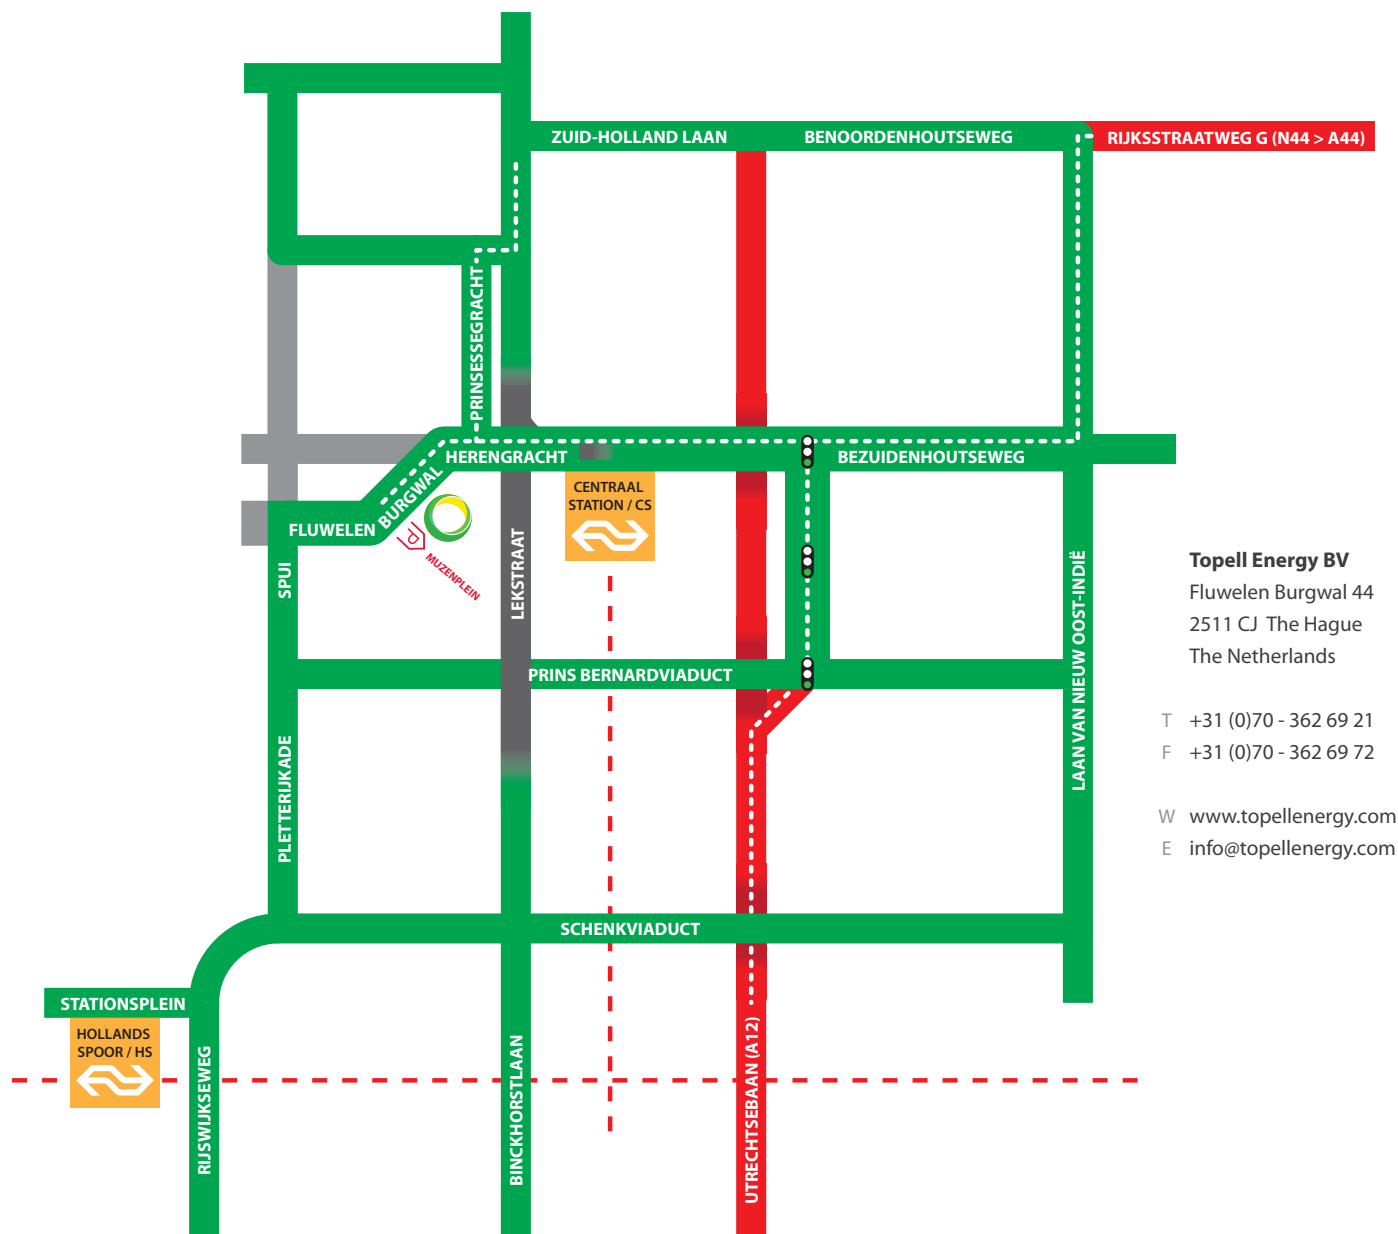

Coming from the direction of Amsterdam / Leiden (A4), Rotterdam / Delft (A13) and Utrecht / Gouda (A12):

1. At the Prins Claus Plein (intersection A4/A12) follow the signs to Den Haag (A12)
2. Take exit 2 (Centraal Station, Centrum-zuid).
3. At the end of the exit, go straight and turn left at the third traffic lights, just before the tall VNO-building.
4. You are now on the Bezuidenhoutseweg.
5. You pass Central Station and follow the road. **Do not drive into the tunnel!** This road becomes the Herengracht.
6. At the end of the Herengracht (after about 200 meters), use the road turns to the left. You are now on the Fluwelen Burgwal. The office of Energy Topell is located after about 100m on the left, in the Schoevers Building.
7. You can park your car in the garage under the Schoevers Building in de Muzenparkeergarage. The entrance is right next to the building.

Coming from the direction of Amsterdam / Leiden (A44)

1. Follow the signs to Den Haag (A44).
2. At the first main intersection with traffic lights in The Hague with the Laan van Nieuw Oost-Indië, turn left.
3. At the first traffic lights turn right. You are now on the Bezuidenhoutseweg. Drive approximately 1000 m ahead. See above under 5.

Komende vanuit de richting Amsterdam/Leiden (A44)

1. Volg borden Den Haag (A44).
2. Bij het kruispunt met de Laan van Nieuw Oost-Indië (eerste grote kruispunt in Den Haag) gaat u linksaf.
3. Bij de stoplichten gaat u rechtsaf. U bent nu op de Bezuidenhoutseweg. Rijdt ca. 1000 m rechtdoor.
Zie verder boven bij punt 5.